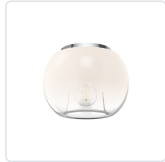

**SAMAR**  
**FM57508**  
 FLUSH MOUNT

PROJECT

FM57508-BG/CP  
 Brushed  
 Gold/Copper

FM57508-BK/SM  
 Black/Smoked

FM57508-CH/OP  
 Chrome/Opal Glass

**SPECIFICATION DETAILS**

<b>Fixture Dimensions</b>	D7-1/2" x H6"
<b>Lamp Type</b>	Incandescent, A15, Medium Base
<b>Wattage</b>	1 x 60W
<b>Voltage</b>	120V
<b>Glass Details</b>	Transition Copper Glass, Transition Smoked Glass or Transition Opal Glass
<b>Location</b>	Dry
<b>Bulbs Included</b>	No
<b>Illumination Direction</b>	Down
<b>Canopy Dimensions</b>	D4-5/8" x H5/8"
<b>Paint Finish</b>	BG01; BK01; CH01;

\* For custom options, consult factory for details.

\* For warranty information, please visit [www.kuzcolighting.com/warranty](http://www.kuzcolighting.com/warranty)

**DESCRIPTION**

The stunning blown glass shades of the Samar Collection make wonderfully versatile statement pieces or subtle lighting options. The three ombre finishes are gorgeous specimens available in various hanging options that help create a dynamic space through lighting and tone. Each glass finish has three fixture finishes that help create an exciting piece for a unique space in your home.