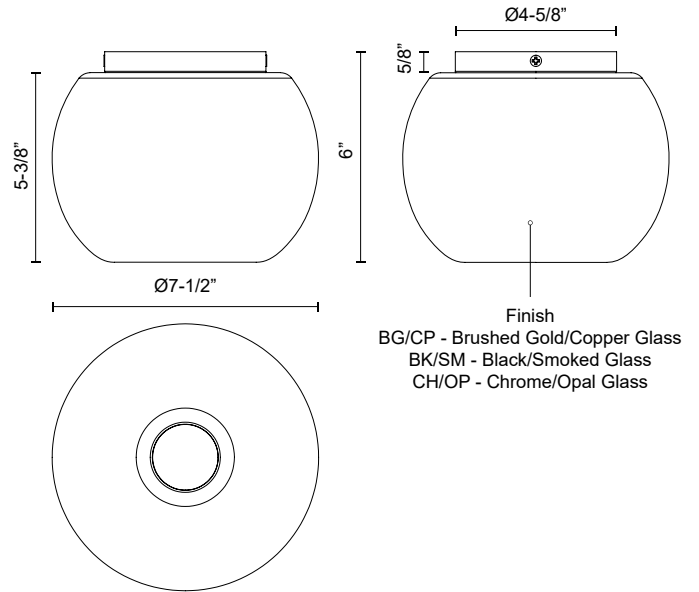

SAMAR
FM57508
FLUSH MOUNT

PROJECT

SPECIFICATION DETAILS

Fixture Dimensions	D7-1/2" x H6"
Lamp Type	Incandescent, A15, Medium Base
Wattage	1 x 60W
Voltage	120V
Glass Details	Transition Copper Glass, Transition Smoked Glass or Transition Opal Glass
Location	Dry
Bulbs Included	No
Illumination Direction	Down
Canopy Dimensions	D4-5/8" x H5/8"
Paint Finish	BG01; BK01; CH01;

* For custom options, consult factory for details.

* For warranty information, please visit www.kuzcolighting.com/warranty

DESCRIPTION

The stunning blown glass shades of the Samar Collection make wonderfully versatile statement pieces or subtle lighting options. The three ombre finishes are gorgeous specimens available in various hanging options that help create a dynamic space through lighting and tone. Each glass finish has three fixture finishes that help create an exciting piece for a unique space in your home.

KUZCO

CANADA: 19054 28TH AVENUE - SURREY, BC V3Z 6M3
USA: 3035 E. LONE MOUNTAIN ROAD - LAS VEGAS, NV 89081

WWW.KUZCOLIGHTING.COM

© 2023 KUZCO LIGHTING. ALL RIGHTS RESERVED.

COMMENT